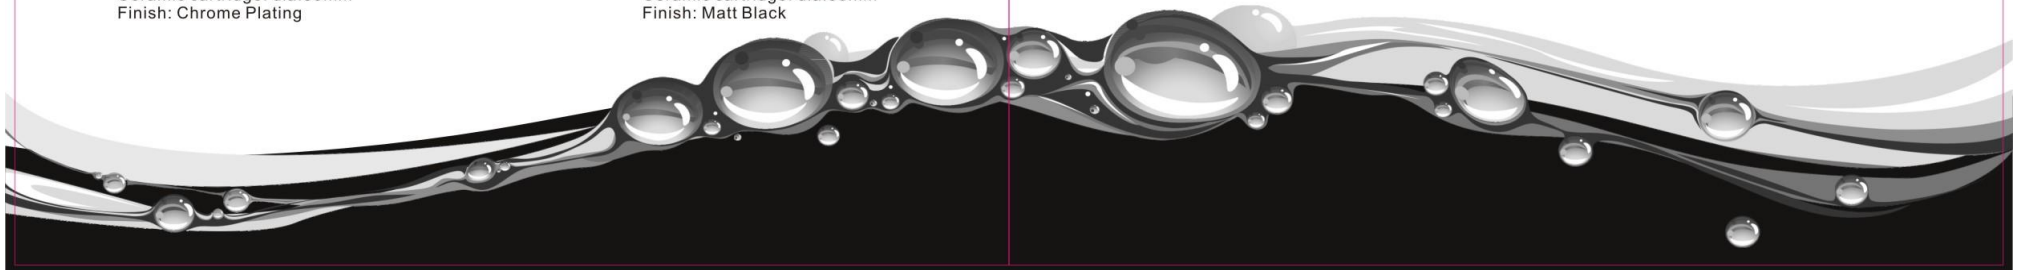

WELCOME TO
www.kolego.com