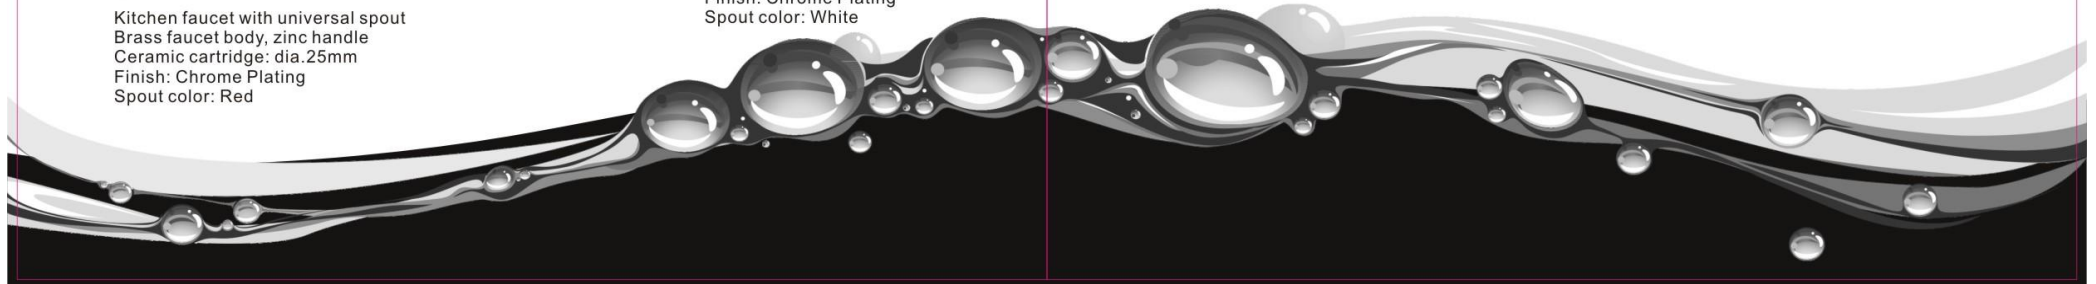

GLG35199 BLK

Kitchen faucet with universal spout
Brass faucet body, zinc handle
Ceramic cartridge: dia.25mm
Finish: Chrome Plating
Spout color: Black

GLG35199 GRY

Kitchen faucet with universal spout
Brass faucet body, zinc handle
Ceramic cartridge: dia.25mm
Finish: Chrome Plating
Spout color: Grey

GLG35199 RED

Kitchen faucet with universal spout
Brass faucet body, zinc handle
Ceramic cartridge: dia.25mm
Finish: Chrome Plating
Spout color: Red

GLG35199 BLU

Kitchen faucet with universal spout
Brass faucet body, zinc handle
Ceramic cartridge: dia.25mm
Finish: Chrome Plating
Spout color: Blue

GLG35199 WTE

Kitchen faucet with universal spout
Brass faucet body, zinc handle
Ceramic cartridge: dia.25mm
Finish: Chrome Plating
Spout color: White

KLG18700 MB

SUS304 Kitchen Faucet
With liftable spout
Ceramic cartridge: dia.25mm
Finish: Matt Black

KLG18700 SS

SUS304 Kitchen Faucet
With liftable spout
Ceramic cartridge: dia.25mm
Finish: Satin Finish