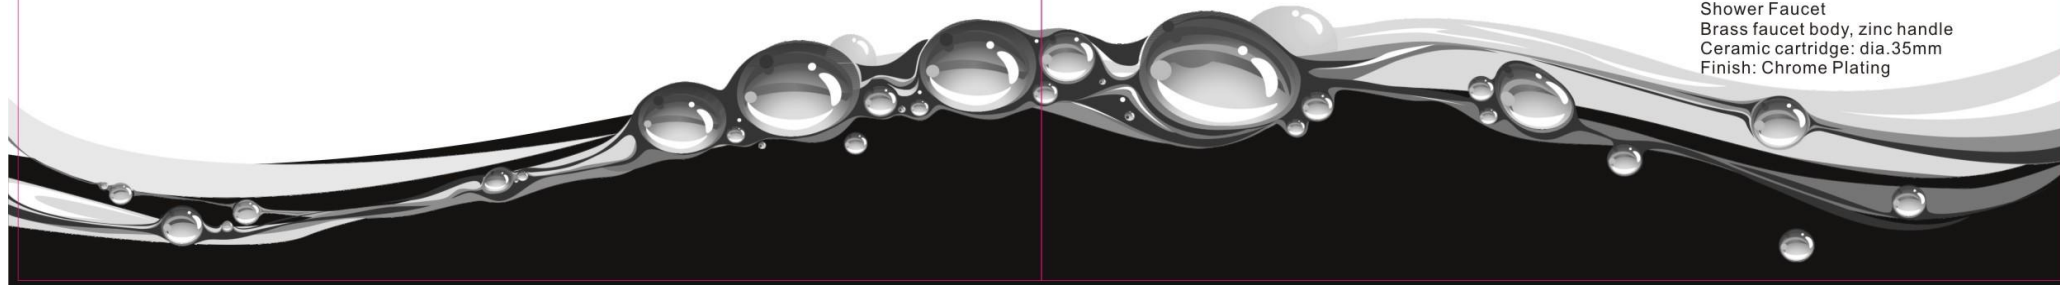

HONGDT35-04 CP

Shower Faucet
Brass faucet body, zinc handle
Ceramic cartridge: dia.35mm
Finish: Chrome Plating