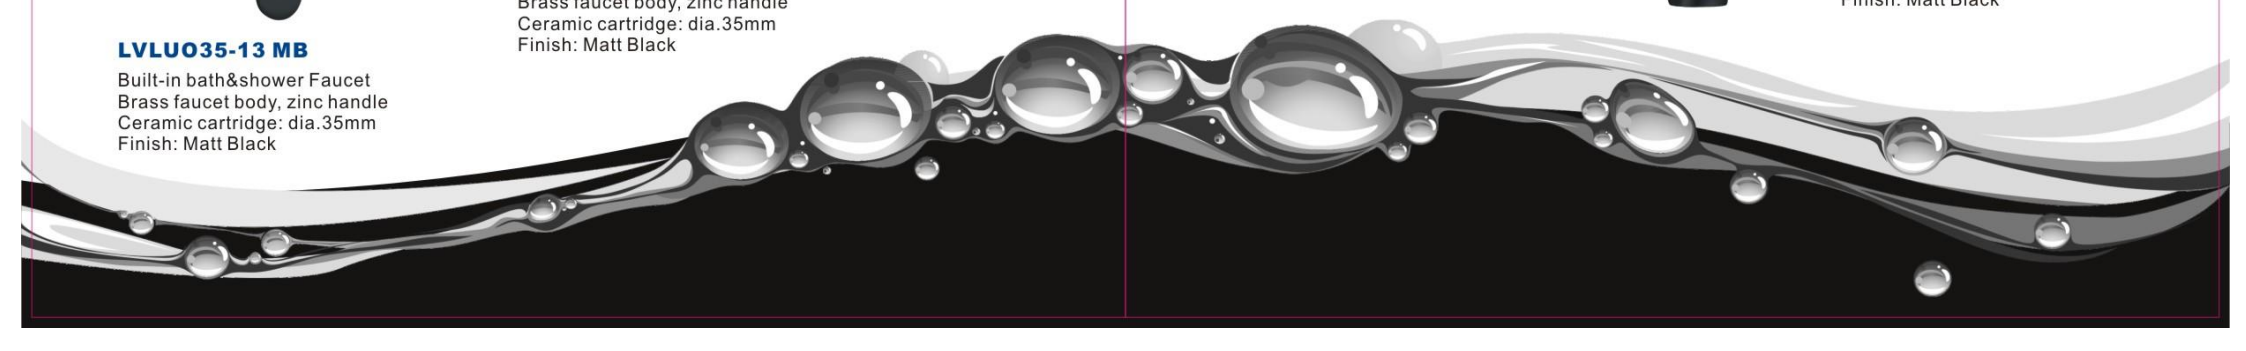

LVLU035-09 MB

Vertical kitchen Faucet
Brass faucet body, zinc handle
Ceramic cartridge: dia.35mm
Finish: Matt Black