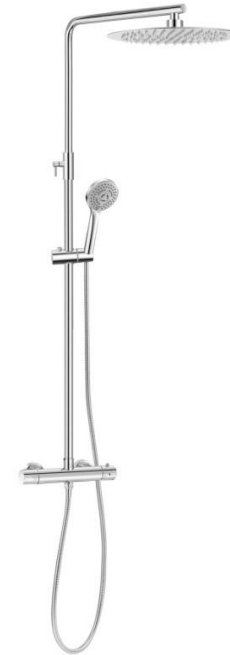

GLG-008T25 MB
Welded cold Tap
Brass faucet body,
brass+zinc handle
Ceramic cartridge: dia.25mm
Finish: Matt Black

GLG25008 CP
Welded hot/cold Tap
Brass faucet body, brass+zinc handle
Ceramic cartridge: dia.25mm
Finish: Chrome Plating

GLG25008 MB
Welded hot/cold Tap
Brass faucet body, brass+zinc handle
Ceramic cartridge: dia.25mm
Finish: Matt Black

GLG25008 SS
Welded hot/cold Tap
Brass faucet body, brass+zinc handle
Ceramic cartridge: dia.25mm
Finish: Satin Finished

GLG-150HW 90SS10 CP

Thermostatic shower column
Brass faucet body, plastic handles
Thermostatic cartridge
Finish: Chrome Plating

GLG-155HW-SS10CP

Thermostatic shower column
Brass faucet body, plastic handles
Thermostatic cartridge
Finish: Chrome Plating

GLG-131HW-MB

Thermostatic shower column
Brass faucet body, plastic handles
Thermostatic cartridge
Finish: Matt Black

GLG-135HW SS10 CP

Thermostatic shower column
Brass faucet body, plastic handles
Thermostatic cartridge
Finish: Chrome Plating