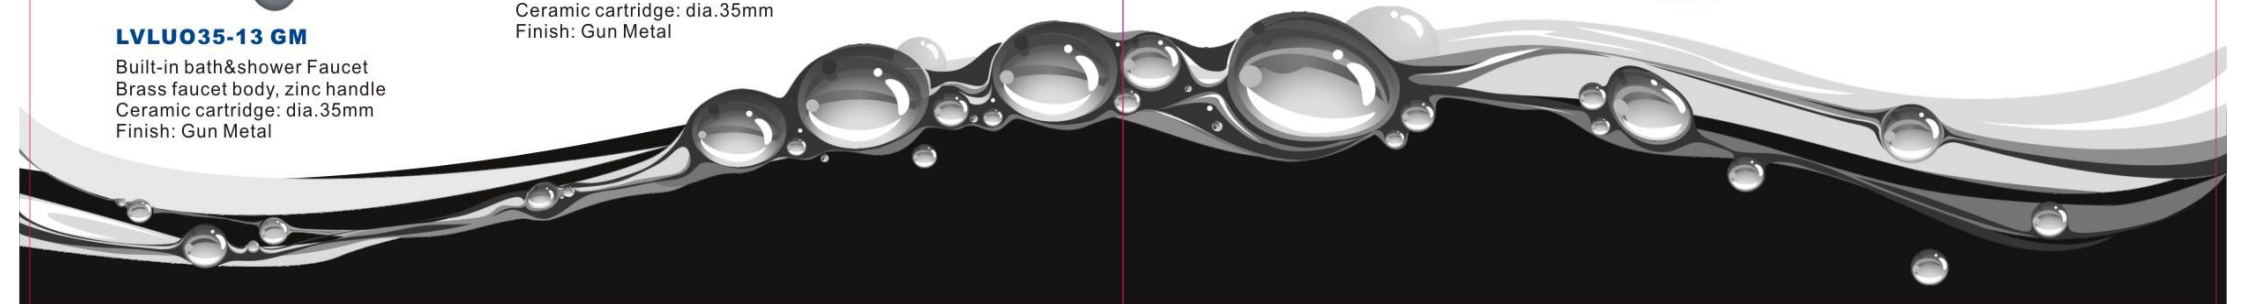

LVLU035-09 GM

Vertical kitchen Faucet
Brass faucet body, zinc handle
Ceramic cartridge: dia.35mm
Finish: Gun Metal